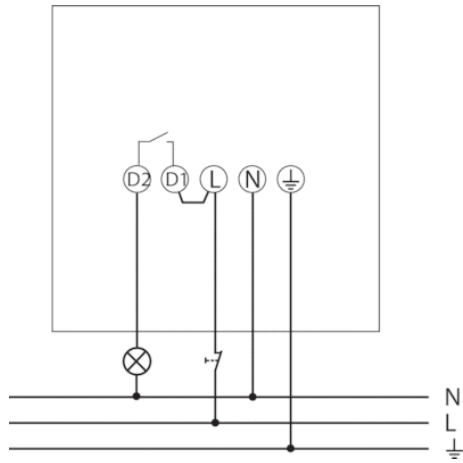

## Description

- Motion detector (PIR)
- Automatic lighting control based on presence and brightness
- 300° detection angle
- For outdoor use
- For installation on walls and ceilings
- For larger, commercial outdoors properties such as offices, public buildings, hotels, schools, car parks and warehouses
- Adjustable brightness switching value and switch-off delay
- Sensitivity can be reduced to limit detection area
- Area limit via lens attachment
- Mixed light measurement suitable for the control of fluorescent, incandescent, halogen lamps and LEDs
- Teach-in of current brightness value possible
- Pulse function
- Test function for checking detection area
- Installation on flush-mounted socket possible (60 mm)
- Single-handed plug-in installation
- Instant start-up possible via factory preset
- Controls are place protected
- Terminal for protective earth conductor
- Spacer and corner angle included in delivery

## Technical data

Operating voltage	230 V AC
Frequency	50 Hz
Stand-by consumption	~0,3 W
Light measurement	Mixed light measurement
Number of channels	1
Installation type	Wall and ceiling installation
Setting range brightness	5 – 1000 lx
Switching capacity light	10 A (at 230 V AC, $\cos \varphi = 1$ ), , 10 AX (at 230 V AC, $\cos \varphi = 0.3$ )
Detection angle	300°
Installation height	2 – 4 m
Light switch-off delay	1 s-20 min
Incandescent lamp load	2300 W
Fluorescent lamp load (conventional) parallel-corrected	1300 VA 140 $\mu$ F
Energy saving lamps	300 W
Inrush current	max. 800 A / 200 $\mu$ s
LED lamp < 2 W	60 W
LED lamp 2-8 W	180 W
LED lamp > 8 W	200 W
Lamps	Incandescent/halogen lamps, fluorescent lamps, Energy saving lamps, LEDs
Ambient temperature	-25 °C ... +45 °C
Protection class	II
Type of protection	IP 55

**Connection example**

**Detection range**

Mounting height (A)	Head on to (r)	Diagonally (t)
2 m	4 m	12 m
2,5 m	5 m	16 m
3 m	5 m	16 m
3,5 m	5 m	16 m
4 m	4 m	12 m

Article number: 1010611

### Scale drawings