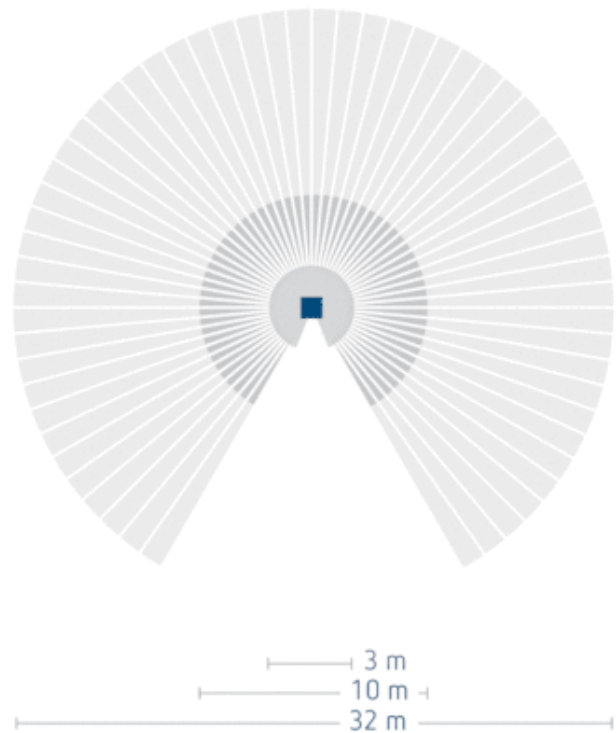

## Description

- Motion detector (PIR)
- Automatic lighting control based on presence and brightness
- 300° detection angle
- For outdoor use
- For installation on walls and ceilings
- For larger, commercial outdoors properties such as offices, public buildings, hotels, schools, car parks and warehouses
- Adjustable brightness switching value and switch-off delay
- Sensitivity can be reduced to limit detection area
- Area limit via lens attachment
- Mixed light measurement suitable for the control of fluorescent, incandescent, halogen lamps and LEDs
- Teach-in of current brightness value possible
- Pulse function
- Test function for checking detection area
- Installation on flush-mounted socket possible (60 mm)
- Single-handed plug-in installation
- Instant start-up possible via factory preset
- Controls are place protected
- Terminal for protective earth conductor
- Spacer and corner angle included in delivery

## Technical data

Operating voltage	230 V AC
Frequency	50 Hz
Stand-by consumption	~0,3 W
Light measurement	Mixed light measurement
Number of channels	1
Installation type	Wall and ceiling installation
Setting range brightness	5 – 1000 lx
Switching capacity light	10 A (at 230 V AC, $\cos \varphi = 1$ ), , 10 AX (at 230 V AC, $\cos \varphi = 0.3$ )
Detection angle	300°
Installation height	2 – 4 m
Light switch-off delay	1 s-20 min
Incandescent lamp load	2300 W
Fluorescent lamp load (conventional) parallel-corrected	1300 VA 140 $\mu$ F
Energy saving lamps	300 W
Inrush current	max. 800 A / 200 $\mu$ s
LED lamp < 2 W	60 W
LED lamp 2-8 W	180 W
LED lamp > 8 W	200 W
Lamps	Incandescent/halogen lamps, fluorescent lamps, Energy saving lamps, LEDs
Ambient temperature	-25 °C ... +45 °C
Protection class	II
Type of protection	IP 55

**Connection example**

**Detection range**

Mounting height (A)	Head on to (r)	Diagonally (t)
2 m	4 m	12 m
2,5 m	5 m	16 m
3 m	5 m	16 m
3,5 m	5 m	16 m
4 m	4 m	12 m

Article number: 1010611

### Scale drawings