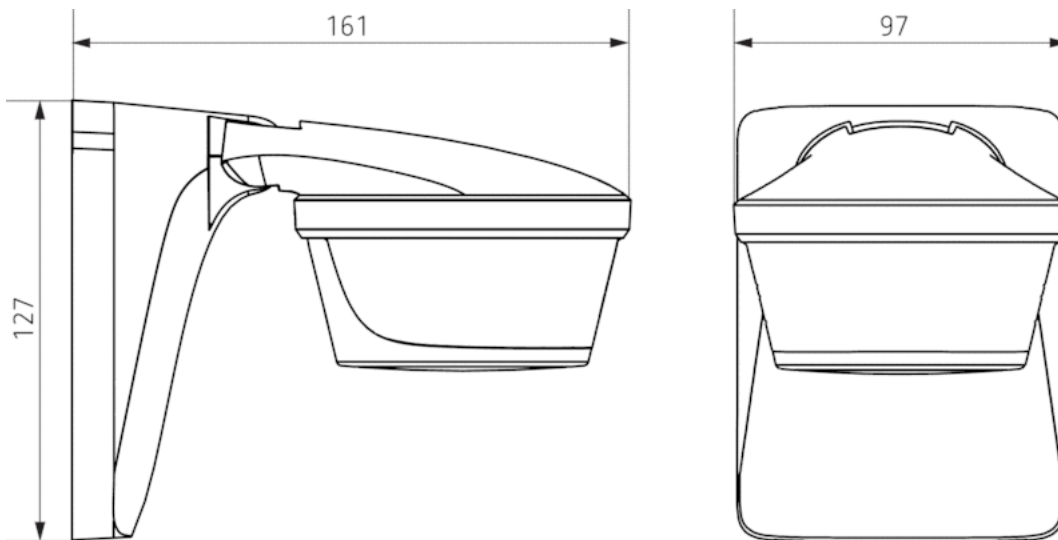

**Connection example**

**Detection range**

Mounting height (A)	Head on to (r)	Diagonally (t)
2 m	4 m	12 m
2,5 m	5 m	16 m
3 m	5 m	16 m
3,5 m	5 m	16 m
4 m	4 m	12 m

Article number: 1010611

### Scale drawings